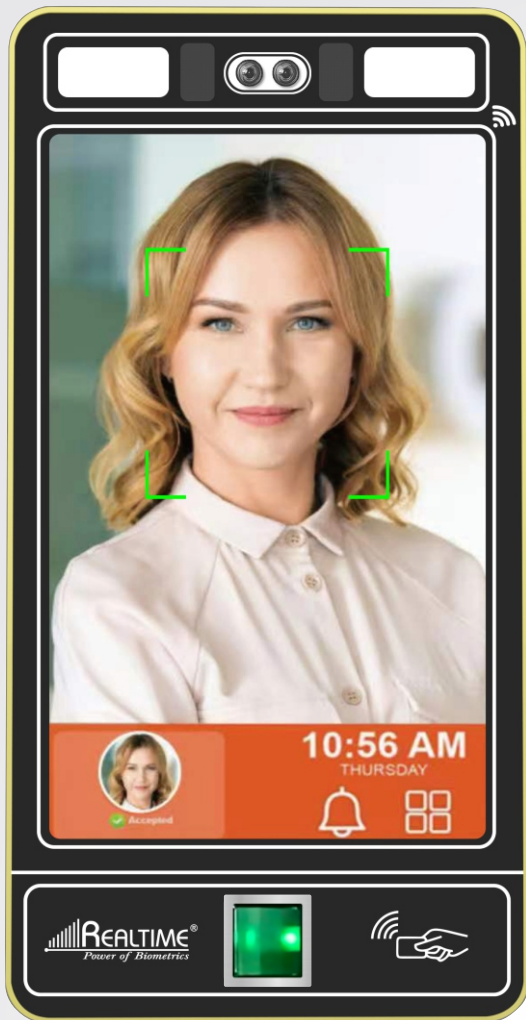

# magnificent product

“High Speed Long Range Face Recognition with Fingerprint”

Face Capacity  
20,000

Card /PIN Capacity  
20,000

Screen 8.5 Inch

Finger Capacity  
20,000

Model  
**Pro 1700F**

## PERFORMANCE GUARANTEE

Face | Finger | PIN | RFID Reader | WiFi | TCP/IP | 4G (External) | Access Control | Cloud

# Pro SERIES with Fingerprint

Face with Fingerprint  
Attendance and Full

## Specifications

» Face capacity	20,000
» Card capacity	20,000
» Fingerprint capacity	20,000
» Password capacity	20,000
» Max Attendance log	5,00,000
» Identify mode	Face, Fingerprint, card, password and combinations
» Display	8.5" Inch LCD
» Communication	TCP/IP, WiFi, <b>4G(Optional)</b>
» U-disk	Supported
» Working voltage	DC12V ± 5%(current: below 1.5A)
» Working temperature	-10 <sup>0</sup> c~ +60 <sup>0</sup> c
» Working humidity(RH)	20% ~ 80%
» Self-test function	Supported
» Power management	Sleep Mode
» FAR/ FRR	0.001/0.1(%)
» Access Control	Built In