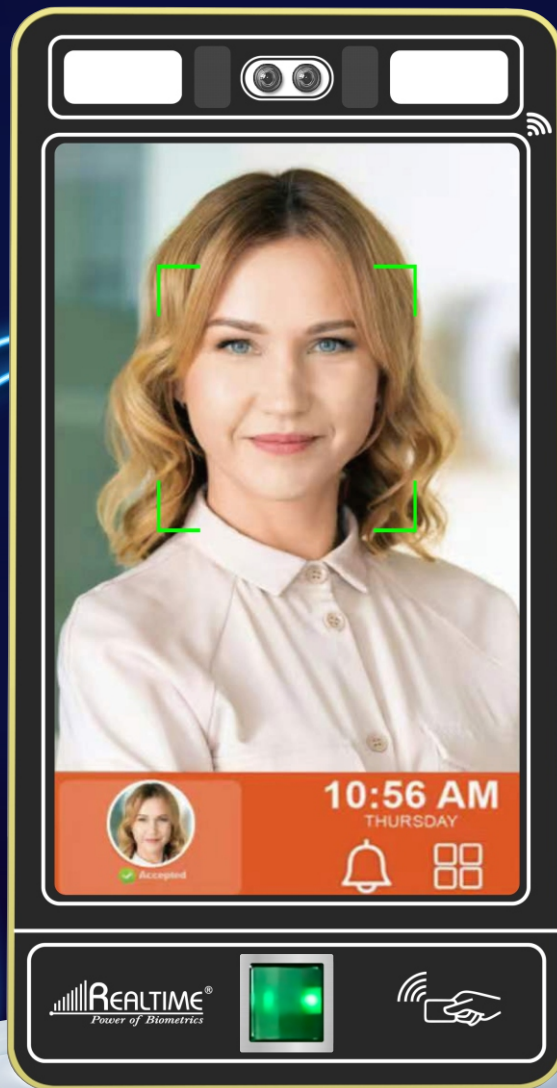

# magnificent product

“High Speed Long Range Face Recognition with Fingerprint”

Face Capacity  
20,000

Card /PIN Capacity  
20,000

Screen 8.5 Inch

Finger Capacity  
20,000

Model  
**Pro 1700F**

## PERFORMANCE GUARANTEE

Face | Finger | PIN | RFID Reader | WiFi | TCP/IP | 4G (External) | Access Control | Cloud

# Pro SERIES with Fingerprint

Face with Fingerprint  
Attendance and Full

## Specifications

» Face capacity	20,000
» Card capacity	20,000
» Fingerprint capacity	20,000
» Password capacity	20,000
» Max Attendance log	5,00,000
» Identify mode	Face, Fingerprint, card, password and combinations
» Display	8.5" Inch LCD
» Communication	TCP/IP, WiFi, <b>4G(Optional)</b>
» U-disk	Supported
» Working voltage	DC12V ± 5%(current: below 1.5A)
» Working temperature	-10 <sup>0</sup> c~ +60 <sup>0</sup> c
» Working humidity(RH)	20% ~ 80%
» Self-test function	Supported
» Power management	Sleep Mode
» FAR/ FRR	0.001/0.1(%)
» Access Control	Built In